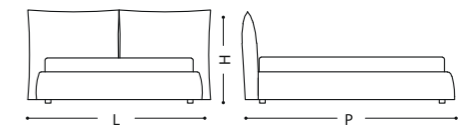

Bed dimensions (cm)
L: 128 · 158 · 178 · 191 · 198 · 208 · 218 · 231
P: 232 · 235
H: 100

“__Cubolux
bedside table”